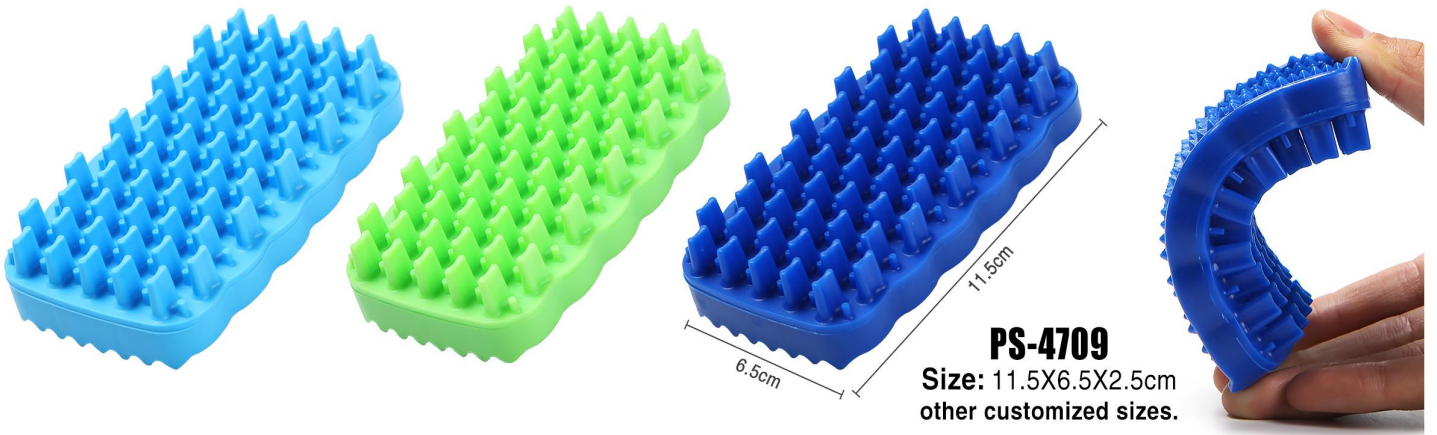

PET SILICONE FOOD MAT

Pet Silicone Food Mat is made of 100% food grade non-toxic silicone that is BPA & Phthalate free. It features a raised spill-proof edge and a slip-proof base, and is designed to prevent food from falling directly to your floor from the dog bowl. Available in various colors and sizes so you can find the right fit for your pet and your home. Easily clean up by rinsing under the sink, or just wipe the mat with a damp cloth. The soft silicone material is easy to fold and carry, great for travel.

Size: 24.5X18cm, 30.5X22.5cm
other customized sizes.

PS-4705

Size: 48X30cm, 60X40cm
other customized sizes.

PS-4706

Size: 47X30X1cm
other customized sizes.

PS-4707
Size: 47X30X3cm
other customized sizes.

PS-4708
Size: 52X38cm
other customized sizes.

PS-4709
Size: 11.5X6.5X2.5cm
other customized sizes.

PS-4710
Size: 187X187X7mm
other customized sizes.

PS-4711
 Size: 187X187X7mm
 other customized sizes.

PS-4712
 Size: 187X187X7mm
 other customized sizes.