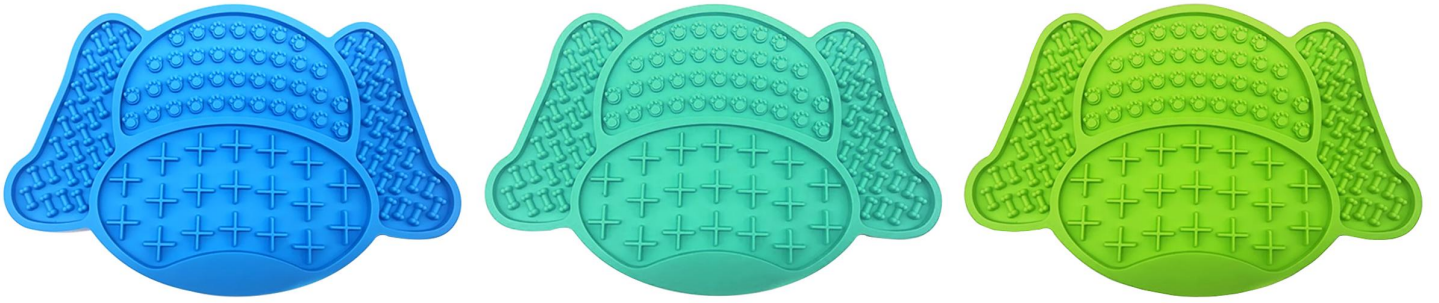

PET SILICONE FOOD MAT

Pet Silicone Food Mat is made of 100% food grade non-toxic silicone that is BPA & Phthalate free. It features a raised spill-proof edge and a slip-proof base, and is designed to prevent food from falling directly to your floor from the dog bowl. Available in various colors and sizes so you can find the right fit for your pet and your home. Easily clean up by rinsing under the sink, or just wipe the mat with a damp cloth. The soft silicone material is easy to fold and carry, great for travel.

Features :

- Food grade materials, BPA & Phthalate free
- Spill-proof, slip-proof, durable & flexible
- Raised edge design to prevent food spillage
- Clean up easily by rinsing & wiping
- Dry up quickly and dishwasher safe
- Soft and easy to carry, great for travel

Size: 24.5X18cm, 30.5X22.5cm
other customized sizes.

PS-4705

Size: 48X30cm, 60X40cm
other customized sizes.

PS-4706

Size: 47X30X1cm
other customized sizes.

PS-4707
Size: 47X30X3cm
other customized sizes.

PS-4708
Size: 52X38cm
other customized sizes.

PS-4709
Size: 11.5X6.5X2.5cm
other customized sizes.

PS-4710
Size: 187X187X7mm
other customized sizes.

PS-4711
 Size: 187X187X7mm
 other customized sizes.

PS-4712
 Size: 187X187X7mm
 other customized sizes.