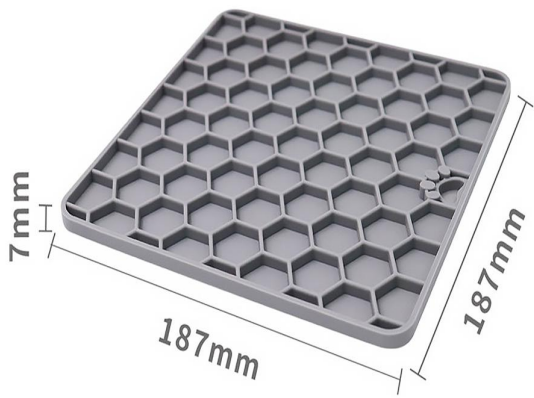

PET SILICONE FOOD MAT

Pet Silicone Food Mat is made of 100% food grade non-toxic silicone that is BPA & Phthalate free. It features a raised spill-proof edge and a slip-proof base, and is designed to prevent food from falling directly to your floor from the dog bowl. Available in various colors and sizes so you can find the right fit for your pet and your home. Easily clean up by rinsing under the sink, or just wipe the mat with a damp cloth. The soft silicone material is easy to fold and carry, great for travel.

PS-4701

Size: S:47X30cm, M:54X38cm
other customized sizes.

PS-4702

Size: S:47X30cm, M:60X40cm, L:81X61cm
other customized sizes.

PS-4703

Size: 36X21cm, 46X27cm
47X28cm, 60X40cm
other customized sizes.

PS-4704

Size: 24.5X18cm, 30.5X22.5cm
other customized sizes.

PS-4705

Size: 48X30cm, 60X40cm
other customized sizes.

PS-4706

Size: 47X30X1cm
other customized sizes.

PS-4707
Size: 47X30X3cm
other customized sizes.

PS-4708
Size: 52X38cm
other customized sizes.

PS-4709
Size: 11.5X6.5X2.5cm
other customized sizes.

PS-4710
Size: 187X187X7mm
other customized sizes.

PS-4711
 Size: 187X187X7mm
 other customized sizes.

PS-4712
 Size: 187X187X7mm
 other customized sizes.