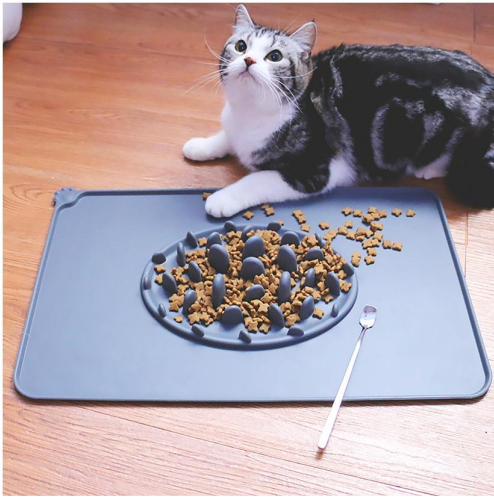

PET SILICONE FOOD MAT

Pet Silicone Food Mat is made of 100% food grade non-toxic silicone that is BPA & Phthalate free. It features a raised spill-proof edge and a slip-proof base, and is designed to prevent food from falling directly to your floor from the dog bowl. Available in various colors and sizes so you can find the right fit for your pet and your home. Easily clean up by rinsing under the sink, or just wipe the mat with a damp cloth. The soft silicone material is easy to fold and carry, great for travel.

Features :

- Food grade materials, BPA & Phthalate free
- Spill-proof, slip-proof, durable & flexible
- Raised edge design to prevent food spillage
- Clean up easily by rinsing & wiping
- Dry up quickly and dishwasher safe
- Soft and easy to carry, great for travel

Size: 24.5X18cm, 30.5X22.5cm
other customized sizes.

PS-4705

Size: 48X30cm, 60X40cm
other customized sizes.

PS-4706

Size: 47X30X1cm
other customized sizes.

PS-4707
Size: 47X30X3cm
other customized sizes.

PS-4708
Size: 52X38cm
other customized sizes.

PS-4709
Size: 11.5X6.5X2.5cm
other customized sizes.

PS-4710
Size: 187X187X7mm
other customized sizes.

PS-4711
 Size: 187X187X7mm
 other customized sizes.

PS-4712
 Size: 187X187X7mm
 other customized sizes.